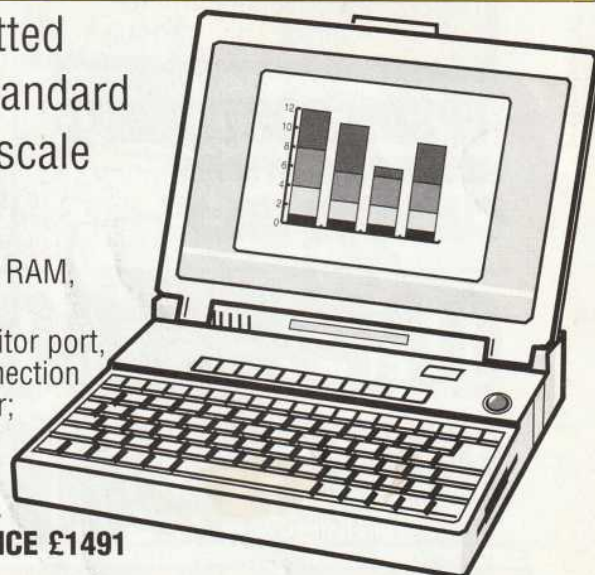

Upgrade to 6Mb RAM	£75
Upgrade to 8Mb RAM	£150
Leather look carry case	£25
Spare Ni-Cad battery	£25
Battery charger	£25
Spare dual voltage AC adaptor	£25
Docking Station	£100

£799

Please remember all prices ex VAT (17.5%).